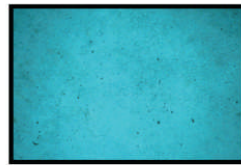

Pëllucid Dyes

UV Stable exterior/interior
concrete dyes

Color Chart

Turquoise

Pëllucid dyes are translucent, UV stable dye-concentrates designed to be used over interior as well as exterior concrete surfaces. The coverage rate varies between 400-600 ft²/gallon depending upon the porosity of the surface.

Packaging & Price: 4oz (results in 1qt dye) - $32.85
16oz (results in 1ga dye) - $44.85
128oz (results in 5ga dye) - $210.85

Düraamen Inc.
924 Bergen avenue, #103
Jersey City, NJ 08873
T: 866.835.6595 F: 866.629.4157
www.duraamen.com