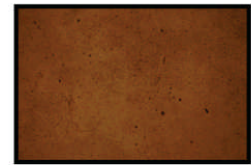

### Color Chart

Raw Sienna

Black

Chestnut

Chocolate Brown

Glacier

Forest Green

Burnt Sienna

Egg Plant

Dixie Red

Sand

Turquoise

Saddle Brown

Terra Cotta

Gold

Midnight Black

Slate Blue

Green

Mahogany

Caramel

Walnut

Pëllucid dyes are translucent, UV stable dye-concentrates designed to be used over interior as well as exterior concrete surfaces. The coverage rate varies between 400-600 ft<sup>2</sup>/gallon depending upon the porosity of the surface.