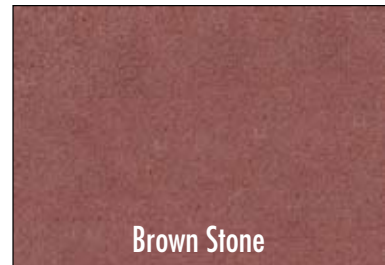

GemTone Stain

Penetrating translucent color treatment for interior concrete floors

Mocha

Light Roast

Espresso

Desert Sand

Amber

Bronze

Georgia Clay

Brown Stone

Rose Quartz

Red Rock

Painted Desert

Copper Patina

Emerald

Serpentine

The colors on this page are for representation only. Color results cannot be guaranteed.
Actual colors may vary. Test samples must be applied

Black