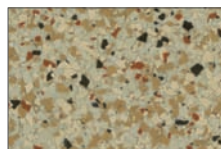

tan

pale buff

white sand

taupe

colonial green

brick red

terra cotta

safety yellow

Snowfall 1/4"

Beachcomber 1/4"

Fireside 1/4"

Almond 1/4"

Hog 1/4"

Domino 1/4"

Dakota Trail 1/8"

Cabin Fever 1/8"

Submarine 1/8"

Morning Dew 1/8"

Spice 1/8"

Coral Reef 1/8"

Swan 1/16"

Quicksilver 1/16"

Trailmix 1/16"

Buckskin 1/16"

Scarecrow 1/16"

Wombat 1/16"

Stonehenge 1/16"

düraamen provides this color guide for preliminary color selection only. Please refer to a physical sample prior to making a final selection. Contact düraamen for assistance.