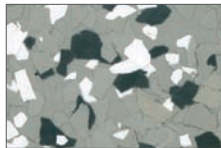

tan

pale buff

white sand

taupe

colonial green

brick red

terra cotta

safety yellow

high performance grade III resin chip system

available colors

Shoreline 1/2"

Shoreline 1/4"

Shoreline 1/8"

Shoreline 1/16"

Shoreline 1/32"

Antler 1/4"

Snowfall 1/4"

Beachcomber 1/4"

Fireside 1/4"

Almond 1/4"

Hog 1/4"

Domino 1/4"

Dakota Trail 1/8"

Cabin Fever 1/8"