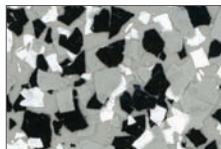

## available colors

gem gray

dark gray

light gray

charcoal

slate blue

deep blue

mocha

high performance grade III resin chip system

available colors

Shoreline 1/2"

Shoreline 1/4"

Shoreline 1/8"

Shoreline 1/16"

Shoreline 1/32"

Antler 1/4"

Snowfall 1/4"

Beachcomber 1/4"

Fireside 1/4"

Almond 1/4"

Hog 1/4"

Domino 1/4"

Dakota Trail 1/8"

Cabin Fever 1/8"

Submarine 1/8"

Morning Dew 1/8"

Spice 1/8"

Coral Reef 1/8"

Swan 1/16"

Quicksilver 1/16"

Trailmix 1/16"

Buckskin 1/16"